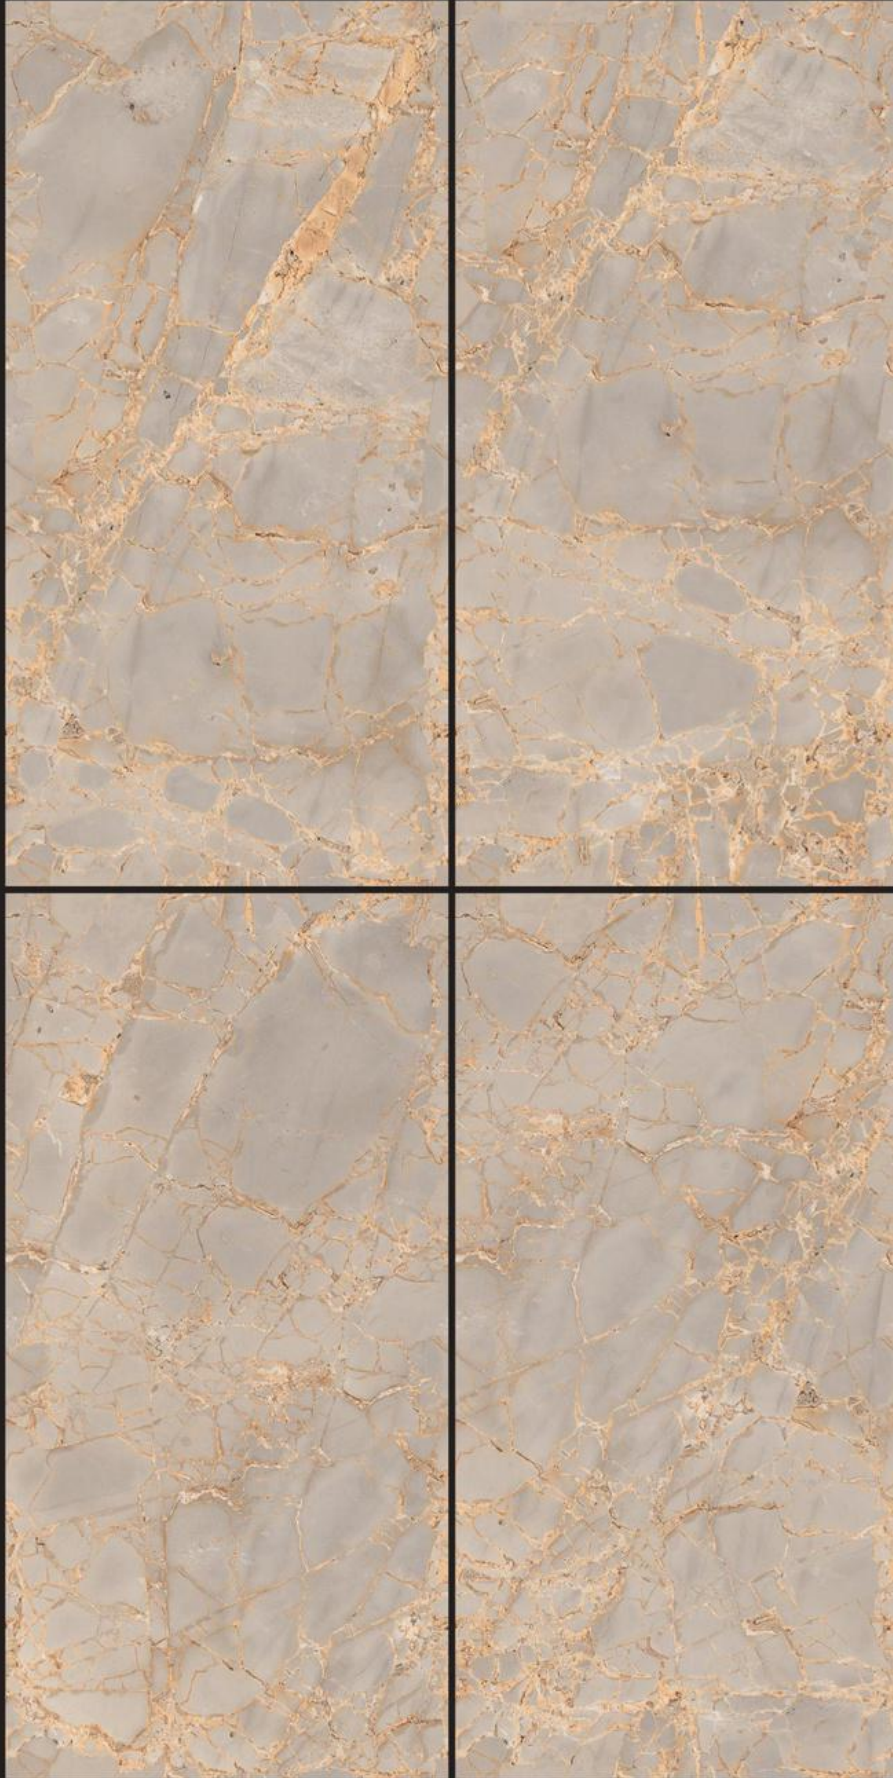

GREY VERSACE ENDLESS

RANDOM : 4